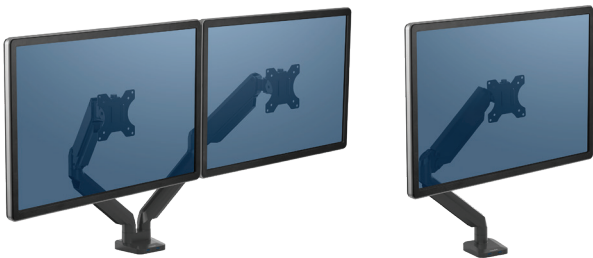

Defining Work Flexibility

Adjust Your View

Take a new perspective on collaboration with Fellowes monitor arms. The dynamic design allows for easy screen sharing and features two USB ports to charge devices. The flexibility to stay productive from a fourth generation family business dedicated to quality.

*Quick fit
VESA plate for
simple installation*

*Convenient
USB ports*

*Dual and Single
Arms available
in silver*